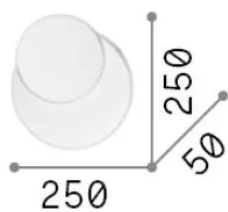

Info sorgente e prestazionali

Sorgente integrata	Integrated LED module
Sorgente sostituibile	Replaceable (by qualified operators only)
Potenza	LED 15 W
Emissione	Diffuse
Consumo massimo	max 15 W
Caratteristiche LED	LED SMD
CCT LED	3000 K
Durata LED (t. 25°c)	20000 h
CRI	> 90
SDCM	3
Flusso sorgente	2000 lm
Flusso utile	1780 lm