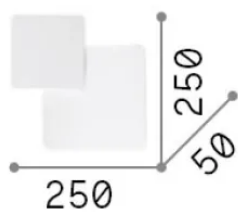

Info sorgente e prestazionali

Sorgente integrata	Integrated LED module
Sorgente sostituibile	Replaceable (by qualified operators only)
Potenza	LED 15 W
Emissione	Diffuse
Consumo massimo	max 15 W
Caratteristiche LED	LED SMD
CCT LED	3000 K
Durata LED (t. 25°c)	20000 h
CRI	> 90
SDCM	3
Flusso sorgente	2000 lm
Flusso utile	1780 lm