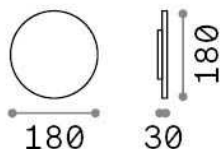

Info sorgente e prestazionali

Sorgente integrata	Integrated LED module
Sorgente sostituibile	No
Potenza	LED 9 W
Emissione	Indirect
Consumo massimo	max 9,00 W
Caratteristiche LED	LED SMD
CCT LED	3000 K
Durata LED (t. 25°C)	30000 h
CRI	> 90
Flusso sorgente	1050 lm
Flusso utile	750 lm
Rischio fotobiologico	1
Lampadina inclusa	1 - E14 OLIVA 4W 3000K CRI80 SATIN