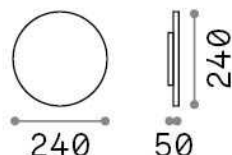

Info sorgente e prestazionali

Sorgente integrata	Integrated LED module
Sorgente sostituibile	No
Potenza	LED 12 W
Emissione	Indirect
Consumo massimo	max 12,00 W
Caratteristiche LED	LED SMD
CCT LED	3000 K
Durata LED (t. 25°C)	30000 h
CRI	> 90
Flusso sorgente	1400 lm
Flusso utile	850 lm
Rischio fotobiologico	1
Lampadina inclusa	1 - E14 OLIVA 4W 3000K CRI80 SATIN