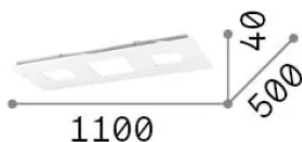

Info generali

Interno - Lampade da soffitto

Indoor ceiling or wall mounted dimmable lamp with integrated LED sources and direct/indirect light emission

Ean	8021696255941
Articolo	RELAX PL D110
Installazione	Lampade da soffitto
Garanzia	5 years
Peso lordo	10.82 kg
Volume	0.080736 m ³

Info sorgente e prestazionali

Sorgente integrata	Integrated LED module
Sorgente sostituibile	Replaceable (by qualified operators only)
Potenza	LED 84 W
Emissione	Direct + Indirect
Consumo massimo	max 84 W
Caratteristiche LED	LED SMD
CCT LED	3000 K
Durata LED (t. 25°c)	17500 h
CRI	> 90
SDCM	3
Flusso sorgente	5400 lm
Flusso utile	3600 lm
Potenza in stand-by	< 0.50 W