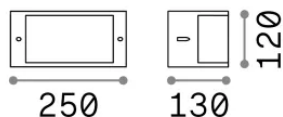

Info sorgente e prestazionali

Sorgente integrata	Light bulb (not included)
Sorgente sostituibile	No
Potenza	E27 max 1 x 60 W
Emissione	Diffuse
Consumo massimo	-
Lampadina consigliata	151991 E27 GOCCIA 09W 4000K CRI80 BIANCO