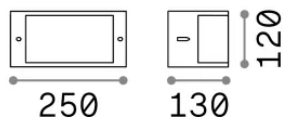

Info sorgente e prestazionali

Sorgente integrata	Light bulb (not included)
Sorgente sostituibile	No
Potenza	E27 max 1 x 60 W
Emissione	Diffuse
Consumo massimo	-
Lampadina consigliata	151991 E27 GOCCIA 09W 4000K CRI80 BIANCO