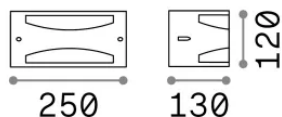

Info sorgente e prestazionali

Sorgente integrata	Light bulb (not included)
Sorgente sostituibile	No
Potenza	E27 max 1 x 60 W
Emissione	Diffuse
Consumo massimo	-
Lampadina consigliata	151991 E27 GOCCIA 09W 4000K CRI80 BIANCO