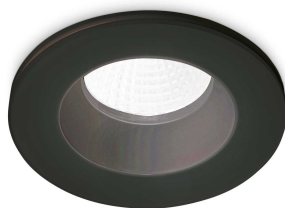

Info generali

Tecnico - Lampade da incasso

Indoor ceiling recessed projector with integrated LED sources, enhanced protection and direct light emission

Ean	8021696252032
Articolo	ROOM-65 FI ROUND BK
Installazione	Lampade da incasso
Garanzia	5 years
Peso lordo	0.35 kg
Volume	0.001075 m ³

Info sorgente e prestazionali

Sorgente integrata	Integrated LED module
Sorgente sostituibile	Replaceable (by qualified operators only)
Potenza	8 W
Emissione	Direct
Consumo massimo	max 8,00 W
Caratteristiche LED	LED COB
CCT LED	3000 K
Durata LED (t. 25°c)	50000 h
CRI	> 80
SDCM	3
Fascio luminoso	38°
UGR massimo	< 22
Flusso sorgente	800 lm
Flusso utile	530 lm