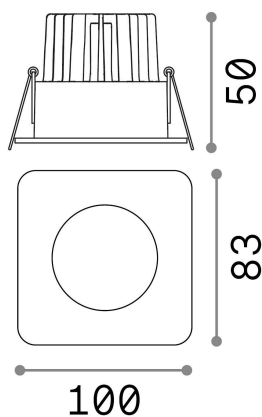

Info sorgente e prestazionali

Sorgente integrata	Integrated LED module
Sorgente sostituibile	Replaceable (by qualified operators only)
Potenza	8 W
Emissione	Direct
Consumo massimo	max 8,00 W
Caratteristiche LED	LED COB
CCT LED	3000 K
Durata LED (t. 25°c)	50000 h
CRI	> 80
SDCM	3
Fascio luminoso	38°
UGR massimo	< 22
Flusso sorgente	800 lm
Flusso utile	530 lm