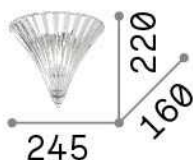

Info sorgente e prestazionali

Sorgente integrata	Light bulb (not included)
Sorgente sostituibile	Replaceable
Potenza	E14 max 1 x 40 W
Emissione	Diffuse
Consumo massimo	-