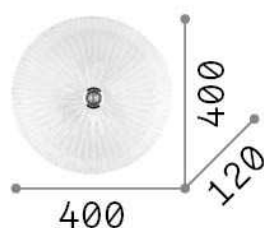

Info sorgente e prestazionali

Sorgente integrata	Light bulb (not included)
Sorgente sostituibile	No
Potenza	E27 max 3 x 60 W
Emissione	Diffuse
Consumo massimo	-