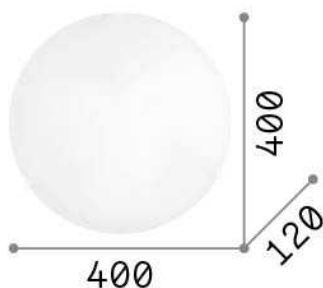

Info sorgente e prestazionali

Sorgente integrata	Light bulb (not included)
Sorgente sostituibile	Replaceable
Potenza	E27 max 3 x 60 W
Emissione	Diffuse
Consumo massimo	-