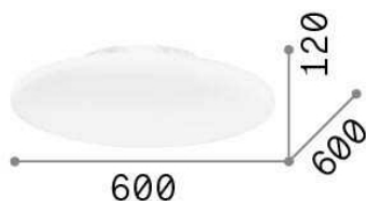

Info sorgente e prestazionali

Sorgente integrata	Light bulb (not included)
Sorgente sostituibile	YES
Potenza	E27 max 3 x 60W
Emissione	Diffuse
Consumo massimo	-
Lampadina consigliata	E27 SFERA 4W 3000K CRI80 BIANCO