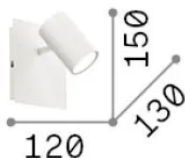

Info sorgente e prestazionali

Sorgente integrata	Light bulb (not included)
Sorgente sostituibile	No
Potenza	GU10 max 1 x 28 W
Emissione	Direct
Consumo massimo	-
Lampadina consigliata	108292 GU10 05W 410Lm 3000K CR190