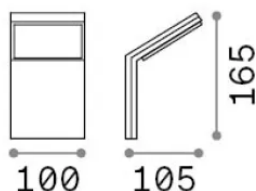

Info sorgente e prestazionali

Sorgente integrata	Integrated LED module
Sorgente sostituibile	No
Potenza	8,5 W
Emissione	Direct
Consumo massimo	max 8,5 W
Caratteristiche LED	LED SMD
CCT LED	3000 K
Durata LED (t. 25°c)	30000 h
CRI	> 90
SDCM	3
Fascio luminoso	120°
Flusso sorgente	950 lm
Flusso utile	680 lm