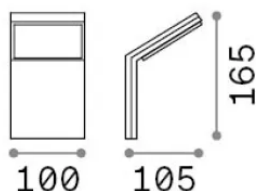

Info sorgente e prestazionali

Sorgente integrata	Integrated LED module
Sorgente sostituibile	No
Potenza	8,5 W
Emissione	Direct
Consumo massimo	max 8,5 W
Caratteristiche LED	LED SMD
CCT LED	3000 K
Durata LED (t. 25°c)	30000 h
CRI	> 90
SDCM	3
Fascio luminoso	120°
Flusso sorgente	950 lm
Flusso utile	740 lm