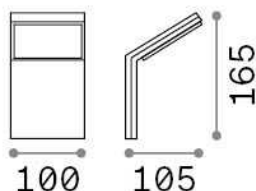

Info sorgente e prestazionali

Sorgente integrata	Integrated LED module
Sorgente sostituibile	No
Potenza	9 W
Emissione	Direct
Consumo massimo	max 9,00 W
Caratteristiche LED	LED SMD
CCT LED	3000 K
Durata LED (t. 25°c)	30000 h
CRI	> 80
Fascio luminoso	120°
Flusso sorgente	1050 lm
Flusso utile	780 lm