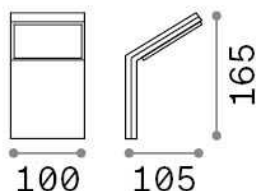

Info sorgente e prestazionali

Sorgente integrata	Integrated LED module
Sorgente sostituibile	No
Potenza	9 W
Emissione	Direct
Consumo massimo	max 9,00 W
Caratteristiche LED	LED SMD
CCT LED	4000 K
Durata LED (t. 25°c)	30000 h
CRI	> 80
Fascio luminoso	120°
Flusso sorgente	1100 lm
Flusso utile	820 lm