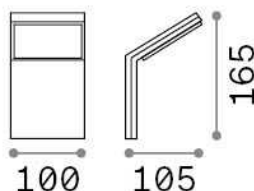

Info sorgente e prestazionali

Sorgente integrata	Integrated LED module
Sorgente sostituibile	No
Potenza	9 W
Emissione	Direct
Consumo massimo	max 9,00 W
Caratteristiche LED	LED SMD
CCT LED	3000 K
Durata LED (t. 25°c)	30000 h
CRI	> 80
Fascio luminoso	120°
Flusso sorgente	1050 lm
Flusso utile	790 lm