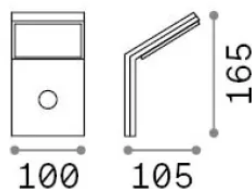

Info generali

Esterno - Applique

Outdoor wall mounted lamp with integrated LED sources, in-built sensor and direct light emission

Ean	8021696269146
Articolo	STYLE AP SENSOR BIANCO 3000K
Installazione	Applique
Garanzia	5 years
Peso lordo	0.48 kg
Volume	0.00184 m ³

Info sorgente e prestazionali

Sorgente integrata	Integrated LED module
Sorgente sostituibile	No
Potenza	9 W
Emissione	Direct
Consumo massimo	max 9 W
Caratteristiche LED	LED SMD
CCT LED	3000 K
Durata LED (t. 25°c)	30000 h
CRI	> 90
SDCM	3
Fascio luminoso	120°
Flusso sorgente	950 lm
Flusso utile	740 lm
Potenza in stand-by	< 0.50 W