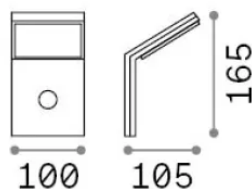

Info generali

Esterno - Applique

Outdoor wall mounted lamp with integrated LED sources, in-built sensor and direct light emission

Ean	8021696209852
Articolo	STYLE AP SENSOR BIANCO 4000K
Installazione	Applique
Garanzia	5 years
Peso lordo	0.48 kg
Volume	0.00184 m ³

Info sorgente e prestazionali

Sorgente integrata	Integrated LED module
Sorgente sostituibile	No
Potenza	9 W
Emissione	Direct
Consumo massimo	max 9 W
Caratteristiche LED	LED SMD
CCT LED	4000 K
Durata LED (t. 25°c)	30000 h
CRI	> 90
SDCM	3
Fascio luminoso	120°
Flusso sorgente	1050 lm
Flusso utile	820 lm
Potenza in stand-by	< 0.50 W