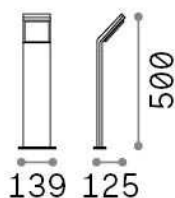

Info sorgente e prestazionali

Sorgente integrata	Integrated LED module
Sorgente sostituibile	No
Potenza	9 W
Emissione	Direct
Consumo massimo	max 9,00 W
Caratteristiche LED	LED SMD
CCT LED	3000 K
Durata LED (t. 25°c)	30000 h
CRI	> 80
Fascio luminoso	120°
Flusso sorgente	1050 lm
Flusso utile	920 lm