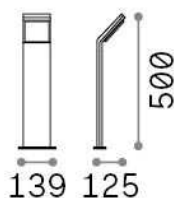

Info sorgente e prestazionali

Sorgente integrata	Integrated LED module
Sorgente sostituibile	No
Potenza	9 W
Emissione	Direct
Consumo massimo	max 9,00 W
Caratteristiche LED	LED SMD
CCT LED	4000 K
Durata LED (t. 25°c)	30000 h
CRI	> 80
Fascio luminoso	120°
Flusso sorgente	1100 lm
Flusso utile	960 lm