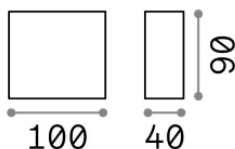

Info sorgente e prestazionali

Sorgente integrata	Light bulb (not included)
Sorgente sostituibile	No
Potenza	G9 max 1 x 15 W
Emissione	Direct
Consumo massimo	-
Lampadina consigliata	307879 G9 4.0W 4000K CR180