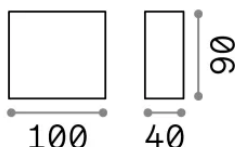

Info sorgente e prestazionali

Sorgente integrata	Light bulb (not included)
Sorgente sostituibile	No
Potenza	G9 max 1 x 15 W
Emissione	Direct
Consumo massimo	-
Lampadina consigliata	307879 G9 4.0W 4000K CR180