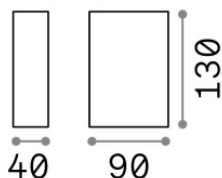

Info sorgente e prestazionali

Sorgente integrata	Light bulb (not included)
Sorgente sostituibile	No
Potenza	G9 max 2 x 15 W
Emissione	Direct + Indirect
Consumo massimo	-
Lampadina consigliata	307879 G9 4.0W 4000K CRI80