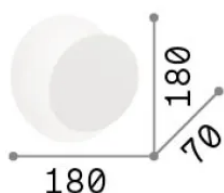

Info sorgente e prestazionali

Sorgente integrata	Integrated LED module
Sorgente sostituibile	Replaceable (by qualified operators only)
Potenza	LED 7,5 W
Emissione	Indirect
Consumo massimo	max 7,5 W
Caratteristiche LED	LED SMD
CCT LED	3000 K
Durata LED (t. 25°c)	30000 h
CRI	> 90
SDCM	3
Flusso sorgente	700 lm
Flusso utile	390 lm