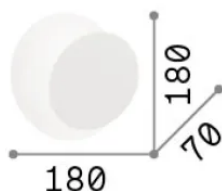

Info generali

Interno - Applique

Indoor wall mounted adjustable lamp with integrated LED sources and indirect light emission

Ean	8021696238975
Articolo	TICK AP BIANCO
Installazione	Applique
Garanzia	5 years
Peso lordo	0.55 kg
Volume	0.002888 m ³

Info sorgente e prestazionali

Sorgente integrata	Integrated LED module
Sorgente sostituibile	Replaceable (by qualified operators only)
Potenza	LED 7,5 W
Emissione	Indirect
Consumo massimo	max 7,5 W
Caratteristiche LED	LED SMD
CCT LED	3000 K
Durata LED (t. 25°c)	30000 h
CRI	> 90
SDCM	3
Flusso sorgente	700 lm
Flusso utile	430 lm