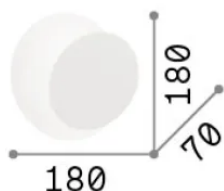

Info generali

Interno - Applique

Indoor wall mounted adjustable lamp with integrated LED sources and indirect light emission

Ean	8021696238944
Articolo	TICK AP ORO
Installazione	Applique
Garanzia	5 years
Peso lordo	0.55 kg
Volume	0.002888 m ³

Info sorgente e prestazionali

Sorgente integrata	Integrated LED module
Sorgente sostituibile	Replaceable (by qualified operators only)
Potenza	LED 7,5 W
Emissione	Indirect
Consumo massimo	max 7,5 W
Caratteristiche LED	LED SMD
CCT LED	3000 K
Durata LED (t. 25°c)	30000 h
CRI	> 90
SDCM	3
Flusso sorgente	700 lm
Flusso utile	350 lm