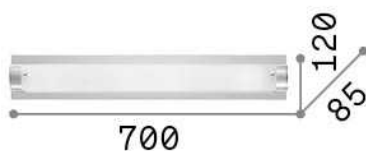

### Interno - Lampade da parete

Indoor wall mounted lamp with multiple sources and diffuse light emission

<b>Ean</b>	8021696051864
<b>Articolo</b>	TUDOR AP4
<b>Installazione</b>	Wall
<b>Garanzia</b>	5 years
<b>Peso lordo</b>	2.42 kg
<b>Volume</b>	0.021375 m <sup>3</sup>