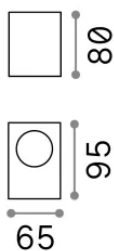

Info sorgente e prestazionali

Sorgente integrata	Light bulb (not included)
Sorgente sostituibile	No
Potenza	G9 max 1 x 15 W
Emissione	Direct
Consumo massimo	-
Lampadina consigliata	307879 G9 4.0W 4000K CR180