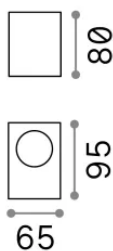

Info sorgente e prestazionali

Sorgente integrata	Light bulb (not included)
Sorgente sostituibile	No
Potenza	G9 max 1 x 15 W
Emissione	Direct
Consumo massimo	-
Lampadina consigliata	307879 G9 4.0W 4000K CR180