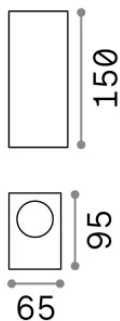

Info generali

Esterno - Applique

Outdoor wall mounted lamp with multiple sources and direct/indirect light emission

Ean	8021696115337
Articolo	UP AP2 ANTRACITE
Installazione	Applique
Garanzia	5 years
Peso lordo	0.6 kg
Volume	0.001893 m ³

Info sorgente e prestazionali

Sorgente integrata	Light bulb (not included)
Sorgente sostituibile	No
Potenza	G9 max 2 x 15 W
Emissione	Direct + Indirect
Consumo massimo	-
Lampadina consigliata	307879 G9 4.0W 4000K CR180