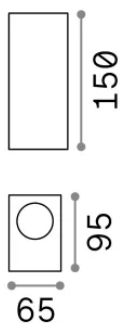

Info generali

Esterno - Applique

Outdoor wall mounted lamp with multiple sources and direct/indirect light emission

Ean	8021696213354
Articolo	UP AP2 COFFEE
Installazione	Applique
Garanzia	5 years
Peso lordo	0.6 kg
Volume	0.001893 m ³

Info sorgente e prestazionali

Sorgente integrata	Light bulb (not included)
Sorgente sostituibile	No
Potenza	G9 max 2 x 15 W
Emissione	Direct + Indirect
Consumo massimo	-
Lampadina consigliata	307879 G9 4.0W 4000K CR180