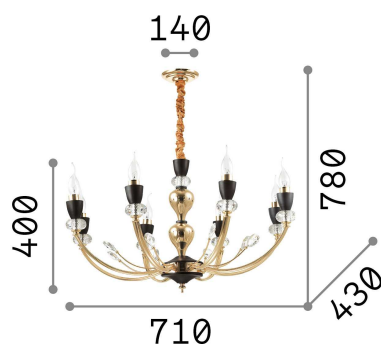

Info sorgente e prestazionali

Sorgente integrata	Light bulb (not included)
Sorgente sostituibile	No
Potenza	E14 max 8 x 40 W
Emissione	Diffuse
Consumo massimo	-