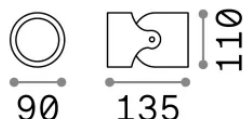

Info sorgente e prestazionali

Sorgente integrata	Light bulb (not included)
Sorgente sostituibile	No
Potenza	GU10 max 1 x 28 W
Emissione	Direct
Consumo massimo	-
Lampadina consigliata	253497 GU10 05W 430Lm 4000K CR190