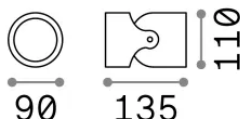

Info sorgente e prestazionali

Sorgente integrata	Light bulb (not included)
Sorgente sostituibile	No
Potenza	GU10 max 1 x 28 W
Emissione	Direct
Consumo massimo	-
Lampadina consigliata	253497 GU10 05W 430Lm 4000K CR190