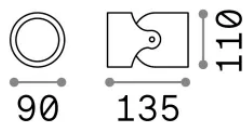

Info sorgente e prestazionali

Sorgente integrata	Light bulb (not included)
Sorgente sostituibile	No
Potenza	GU10 max 1 x 28 W
Emissione	Direct
Consumo massimo	-
Lampadina consigliata	253497 GU10 05W 430Lm 4000K CR190