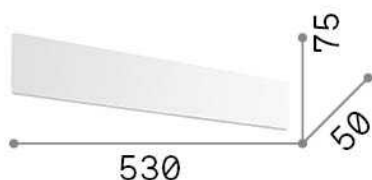

Info sorgente e prestazionali

Sorgente integrata	Integrated LED module
Sorgente sostituibile	No
Potenza	23 W
Emissione	Indirect
Consumo massimo	max 23,00 W
Caratteristiche LED	LED SMD SAMSUNG
CCT LED	3000 K
Durata LED (t. 25°c)	50000 h
CRI	> 80
Fascio luminoso	-
Flusso sorgente	2900 lm
Flusso utile	2600 lm
Rischio fotobiologico	1