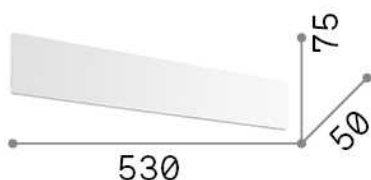

Info sorgente e prestazionali

Sorgente integrata	Integrated LED module
Sorgente sostituibile	No
Potenza	23 W
Emissione	Indirect
Consumo massimo	max 23,00 W
Caratteristiche LED	LED SMD SAMSUNG
CCT LED	3000 K
Durata LED (t. 25°c)	50000 h
CRI	> 80
Fascio luminoso	-
Flusso sorgente	2900 lm
Flusso utile	2600 lm
Rischio fotobiologico	1