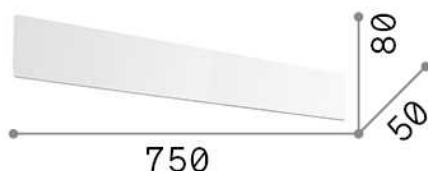

Info sorgente e prestazionali

Sorgente integrata	Integrated LED module
Sorgente sostituibile	No
Potenza	30 W
Emissione	Indirect
Consumo massimo	max 30,00 W
Caratteristiche LED	LED SMD SAMSUNG
CCT LED	3000 K
Durata LED (t. 25°c)	50000 h
CRI	> 80
Fascio luminoso	-
Flusso sorgente	4100 lm
Flusso utile	3680 lm
Rischio fotobiologico	1