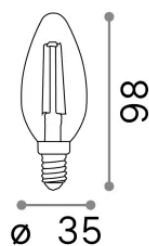

Info generali

Lampadine e accessori - Oliva

Non-dimmable light bulb with integrated LED sources and diffuse light emission

| | |
|----------------------|--------------------------------|
| Ean | 8021696153933 |
| Articolo | E14 OLIVA 4W 4000K CRI80 TRASP |
| Installazione | Light bulb |
| Garanzia | 5 years |
| Peso lordo | 0.03 kg |
| Volume | 0.000192 m ³ |

Info sorgente e prestazionali

| | |
|-----------------------------|---------|
| Potenza | 4 W |
| Emissione | Diffuse |
| Consumo massimo | max 4 W |
| CCT LED | 4000 K |
| Durata LED (t. 25°C) | 25000 h |
| CRI | > 80 |
| Fascio luminoso | - |
| Flusso utile | 490 lm |